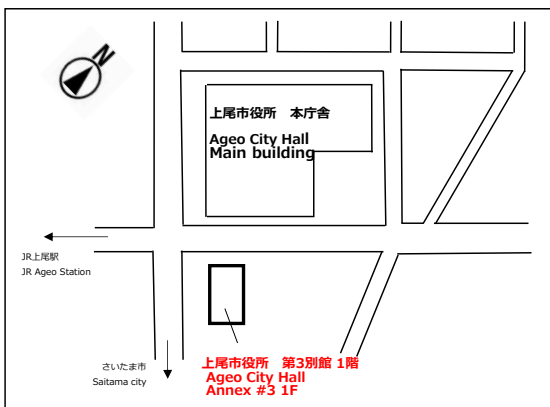

外国人市民の相談窓口 ハローコーナー Counselling Services for Non-Japanese Residents, "Hello Corner"

Hello Corner offers counselling services to non-Japanese residents in Ageo.
Please feel free to visit or call Hello Corner for assistance in daily life matters.

When: Every Monday (excluding national holidays and days that the City Hall is closed)

Where: Ageo City Hall Annex #3, 1F (Building across from City Hall)

Phone: 048-775-5111 Tell the switchboard operator, "Hello Corner *onegai-shimasu.*"

10 October 2026

SUN	MON	TUE	WED	THU	FRI	SAT
				1	2	3
4	5	6	7	8	9	10
11	12	13	14	15	16	17
18	19	20	21	22	23	24
25	26	27	28	29	30	31

11 November 2026

SUN	MON	TUE	WED	THU	FRI	SAT
1	2	3	4	5	6	7
8	9	10	11	12	13	14
15	16	17	18	19	20	21
22	23	24	25	26	27	28
29	30					

12 December 2026

SUN	MON	TUE	WED	THU	FRI	SAT
		1	2	3	4	5
6	7	8	9	10	11	12
13	14	15	16	17	18	19
20	21	22	23	24	25	26
27	28	29	30	31		

1 January 2027

SUN	MON	TUE	WED	THU	FRI	SAT
					1	2
3	4	5	6	7	8	9
10	11	12	13	14	15	16
17	18	19	20	21	22	23
24	25	26	27	28	29	30
31						

2 February 2027

SUN	MON	TUE	WED	THU	FRI	SAT
	1	2	3	4	5	6
7	8	9	10	11	12	13
14	15	16	17	18	19	20
21	22	23	24	25	26	27
28						

3 March 2027

SUN	MON	TUE	WED	THU	FRI	SAT
	1	2	3	4	5	6
7	8	9	10	11	12	13
14	15	16	17	18	19	20
21	22	23	24	25	26	27
28	29	30	31			

9:00am ~ noon	English / Spanish
1:00pm ~ 4:00pm	Spanish / Chinese / Portuguese

At City Hall counters, interpretation services are available in 13 languages via telephone.

Available languages: English, Chinese, Korean, Portuguese, Spanish, Thai, Vietnamese, Indonesian, Tagalog, Nepalese, Hindu, Mongolian and Myanmar

Multilingual Information (Ageo city)

Hello Corner News (English)

For details, please contact Shimin Kyodo Suishin Ka.
Tel: 048-775-4597

Fax: 048-775-0007

Mail: s53000@city.ageo.lg.jp

English