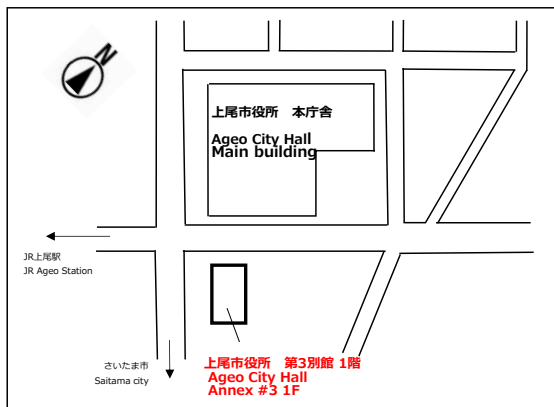

外国人市民の相談窓口 ハローコーナー Counselling Services for Non-Japanese Residents, "Hello Corner"

Hello Corner offers counselling services to non-Japanese residents in Ageo.
Please feel free to visit or call Hello Corner for assistance in daily life matters.

When: Every Monday (excluding national holidays and days that the City Hall is closed)

Where: Ageo City Hall Annex #3, 1F (Building across from City Hall)

Phone: 048-775-5111 Tell the switchboard operator, "Hello Corner *onagai-shimasu.*"

4 April 2026

SUN	MON	TUE	WED	THU	FRI	SAT
			1	2	3	4
5	6	7	8	9	10	11
12	13	14	15	16	17	18
19	20	21	22	23	24	25
26	27	28	29	30		

5 May 2026

SUN	MON	TUE	WED	THU	FRI	SAT
					1	2
3	4	5	6	7	8	9
10	11	12	13	14	15	16
17	18	19	20	21	22	23
24	25	26	27	28	29	30
31						

6 June 2026

SUN	MON	TUE	WED	THU	FRI	SAT
	1	2	3	4	5	6
7	8	9	10	11	12	13
14	15	16	17	18	19	20
21	22	23	24	25	26	27
28	29	30				

7 July 2026

SUN	MON	TUE	WED	THU	FRI	SAT
			1	2	3	4
5	6	7	8	9	10	11
12	13	14	15	16	17	18
19	20	21	22	23	24	25
26	27	28	29	30	31	

8 August 2026

SUN	MON	TUE	WED	THU	FRI	SAT
						1
2	3	4	5	6	7	8
9	10	11	12	13	14	15
16	17	18	19	20	21	22
23	24	25	26	27	28	29
30	31					

9 September 2026

SUN	MON	TUE	WED	THU	FRI	SAT
		1	2	3	4	5
6	7	8	9	10	11	12
13	14	15	16	17	18	19
20	21	22	23	24	25	26
27	28	29	30			

9:00am ~ noon	English / Spanish
1:00pm ~ 4:00pm	Spanish / Chinese / Portuguese

At City Hall counters, interpretation services are available in 13 languages via telephone.

Available languages: English, Chinese, Korean, Portuguese, Spanish, Thai, Vietnamese, Indonesian, Tagalog, Nepalese, Hindu, Mongolian and Myanmar

Multilingual Information (Ageo city)

Hello Corner News (English)

For details, please contact Shimin Kyodo Suishin Ka.

Tel: 048-775-4597

Fax: 048-775-0007

Mail: s53000@city.ageo.lg.jp

English