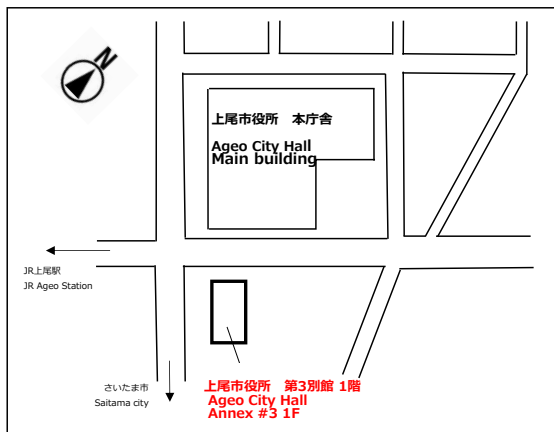

When: Every Monday (excluding national holidays and days that the City Hall is closed)

Where: Ageo City Hall Annex #3, 1F (Building across from City Hall)

Phone: 048-775-5111 Tell the switchboard operator, "Hello Corner *onegai-shimasu.*"