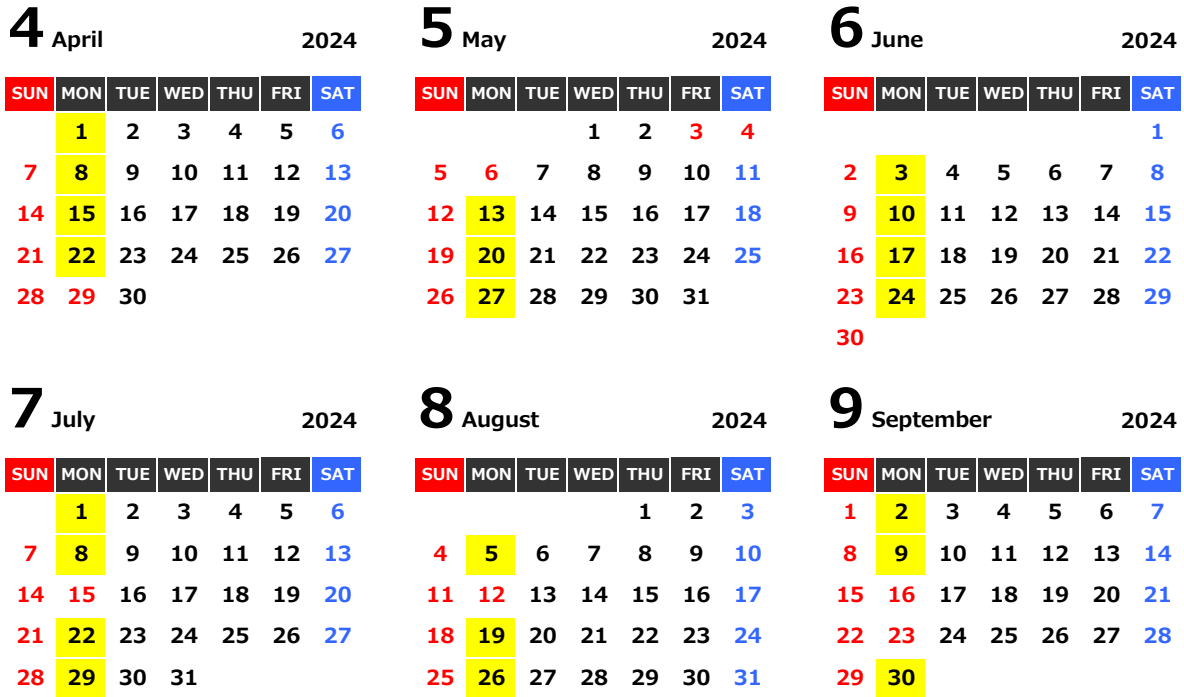

外国人市民の相談窓口 ハローコーナー Counselling Services for Non-Japanese Residents, "Hello Corner"

Hello Corner offers counselling services to non-Japanese residents in Ageo.
Please feel free to visit or call Hello Corner for assistance in daily life matters.

When: Every Monday (excluding national holidays and days that the City Hall is closed)

Where: Ageo City Hall Annex #3, 1F (Building across from City Hall)

Phone: 048-775-5111 Tell the switchboard operator, "Hello Corner *onegai-shimasu.*"

12 December 2024

SUN	MON	TUE	WED	THU	FRI	SAT
1	2	3	4	5	6	7
8	9	10	11	12	13	14
15	16	17	18	19	20	21
22	23	24	25	26	27	28
29	30	31				

1 January 2025

SUN	MON	TUE	WED	THU	FRI	SAT
			1	2	3	4
5	6	7	8	9	10	11
12	13	14	15	16	17	18
19	20	21	22	23	24	25
26	27	28	29	30	31	

2 February 2025

SUN	MON	TUE	WED	THU	FRI	SAT
						1
2	3	4	5	6	7	8
9	10	11	12	13	14	15
16	17	18	19	20	21	22
23	24	25	26	27	28	

3 March 2025

SUN	MON	TUE	WED	THU	FRI	SAT
						1
2	3	4	5	6	7	8
9	10	11	12	13	14	15
16	17	18	19	20	21	22
23	24	25	26	27	28	29
30	31					