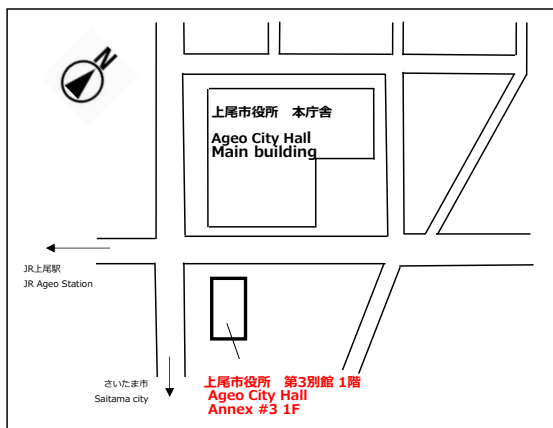

外国人市民の相談窓口 ハローコーナー Counselling Services for Non-Japanese Residents, "Hello Corner"

Hello Corner offers counselling services to non-Japanese residents in Ageo.
Please feel free to visit or call Hello Corner for assistance in daily life matters.

When: Every Monday (excluding national holidays and days that the City Hall is closed)
Where: Ageo City Hall Annex #3, 1F (Building across from City Hall)
Phone: 048-775-5111 Tell the switchboard operator, "Hello Corner *onegai-shimasu.*"

10 October 2024

SUN	MON	TUE	WED	THU	FRI	SAT
		1	2	3	4	5
6	7	8	9	10	11	12
13	14	15	16	17	18	19
20	21	22	23	24	25	26
27	28	29	30	31		

11 November 2024

SUN	MON	TUE	WED	THU	FRI	SAT
					1	2
3	4	5	6	7	8	9
10	11	12	13	14	15	16
17	18	19	20	21	22	23
24	25	26	27	28	29	30

12 December 2024

SUN	MON	TUE	WED	THU	FRI	SAT
1	2	3	4	5	6	7
8	9	10	11	12	13	14
15	16	17	18	19	20	21
22	23	24	25	26	27	28
29	30	31				

1 January 2025

SUN	MON	TUE	WED	THU	FRI	SAT
			1	2	3	4
5	6	7	8	9	10	11
12	13	14	15	16	17	18
19	20	21	22	23	24	25
26	27	28	29	30	31	

2 February 2025

SUN	MON	TUE	WED	THU	FRI	SAT
						1
2	3	4	5	6	7	8
9	10	11	12	13	14	15
16	17	18	19	20	21	22
23	24	25	26	27	28	

3 March 2025

SUN	MON	TUE	WED	THU	FRI	SAT
						1
2	3	4	5	6	7	8
9	10	11	12	13	14	15
16	17	18	19	20	21	22
23	24	25	26	27	28	29
30	31					

9:00am ~ noon	English / Spanish
1:00pm ~ 4:00pm	Spanish / Chinese / Portuguese

At City Hall counters, interpretation services are available in 12 languages via telephone. Available languages: English, Chinese, Korean, Portuguese, Spanish, Thai, Vietnamese, Indonesian, Tagalog, Nepalese, Hindu and Mongolian

For details, please contact Shimin Kyodo Suishin Ka.
Tel: 048-775-4597
Fax: 048-775-0007
Mail: s53000@city.ageo.lg.jp