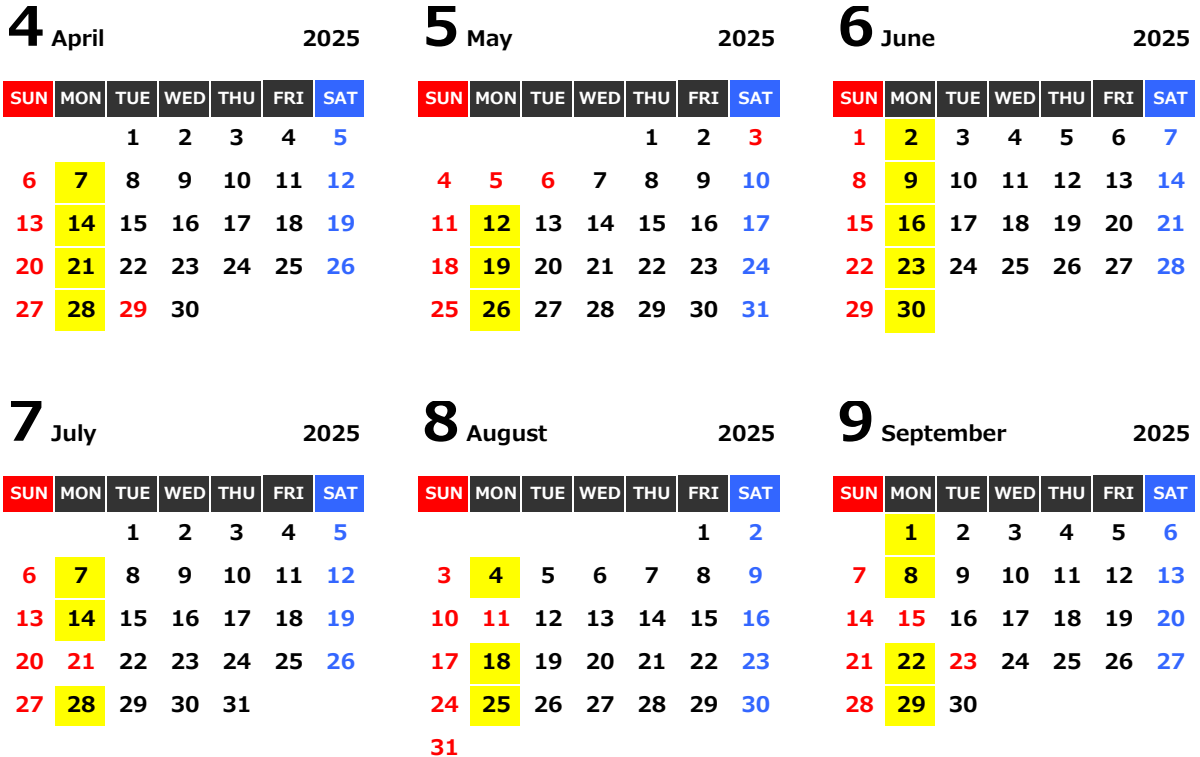

外国人市民の相談窓口 ハローコーナー Counselling Services for Non-Japanese Residents, "Hello Corner"

Hello Corner offers counselling services to non-Japanese residents in Ageo.
Please feel free to visit or call Hello Corner for assistance in daily life matters.

When: Every Monday (excluding national holidays and days that the City Hall is closed)
Where: Ageo City Hall Annex #3, 1F (Building across from City Hall)
Phone: 048-775-5111 Tell the switchboard operator, "Hello Corner *onegai-shimasu.*"

12 December 2025

SUN	MON	TUE	WED	THU	FRI	SAT
	1	2	3	4	5	6
7	8	9	10	11	12	13
14	15	16	17	18	19	20
21	22	23	24	25	26	27
28	29	30	31			

1 January 2026

SUN	MON	TUE	WED	THU	FRI	SAT
				1	2	3
4	5	6	7	8	9	10
11	12	13	14	15	16	17
18	19	20	21	22	23	24
25	26	27	28	29	30	31